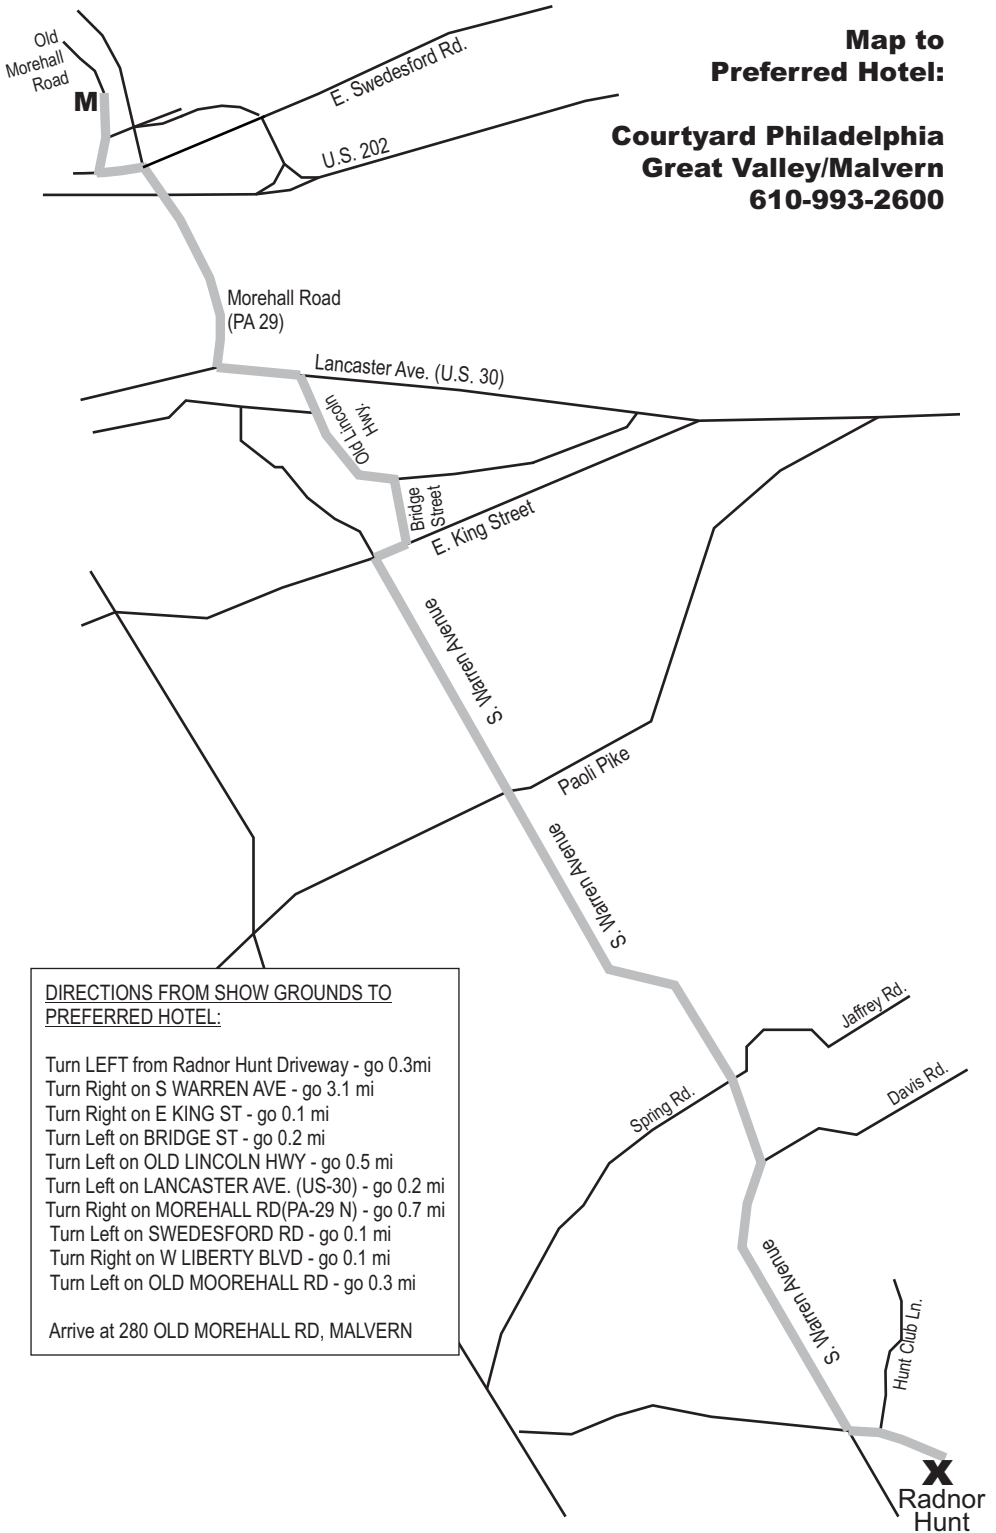

**Map to
Preferred Hotel:**

**Courtyard Philadelphia
Great Valley/Malvern
610-993-2600**

**DIRECTIONS FROM SHOW GROUNDS TO
PREFERRED HOTEL:**

- Turn LEFT from Radnor Hunt Driveway - go 0.3mi
- Turn Right on S WARREN AVE - go 3.1 mi
- Turn Right on E KING ST - go 0.1 mi
- Turn Left on BRIDGE ST - go 0.2 mi
- Turn Left on OLD LINCOLN HWY - go 0.5 mi
- Turn Left on LANCASTER AVE. (US-30) - go 0.2 mi
- Turn Right on MOREHALL RD(PA-29 N) - go 0.7 mi
- Turn Left on SWEDESFORD RD - go 0.1 mi
- Turn Right on W LIBERTY BLVD - go 0.1 mi
- Turn Left on OLD MOOREHALL RD - go 0.3 mi

Arrive at 280 OLD MOREHALL RD, MALVERN